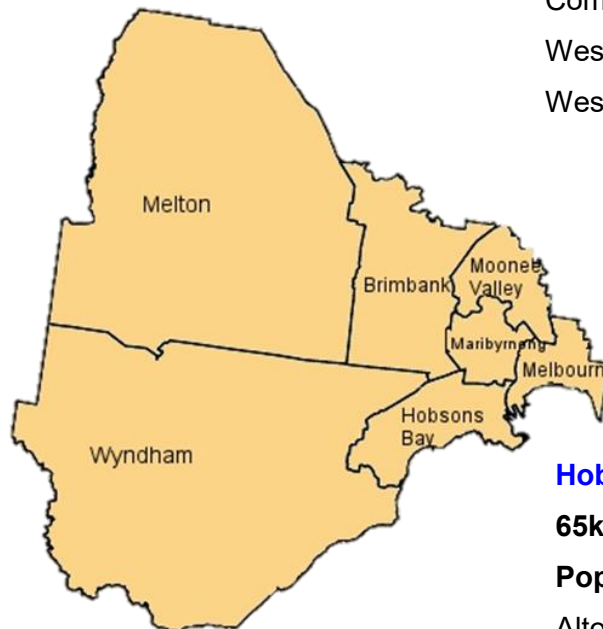

## Melbourne City Council

36 kms<sup>2</sup>

Population 98,859

The Centre  
Kensington Neighbourhood House  
North Melbourne Language & Learning

## Moonee Valley City Council

44 kms<sup>2</sup>

Population 113,657

Chinese Social Centre  
Farnham Street  
Neighbourhood Learning Centre  
Flemington Community Centre  
Wingate Avenue Community Centre

## Brimbank City Council

123 kms<sup>2</sup>

Population 191,619

Cairnlea Community Hub  
CommUnity Plus  
Delahey Community Centre  
Derrimut Community Centre (YMCA)  
Duke St Community House  
Good Shepherd Community House  
Sydenham Community Centre  
The Tin Shed - St Albans  
Community Youth Club  
West Sunshine Community Centre  
Westvale Community Centre

## Maribyrnong City Council

31 kms<sup>2</sup>

Population 74,005

Angliss Neighbourhood House  
Braybrook Community Hub  
Braybrook & Maidstone Neighbourhood House  
Maidstone Community Centre  
Maribyrnong Community Centre  
West Footscray Neighbourhood House  
Yarraville Community Centre